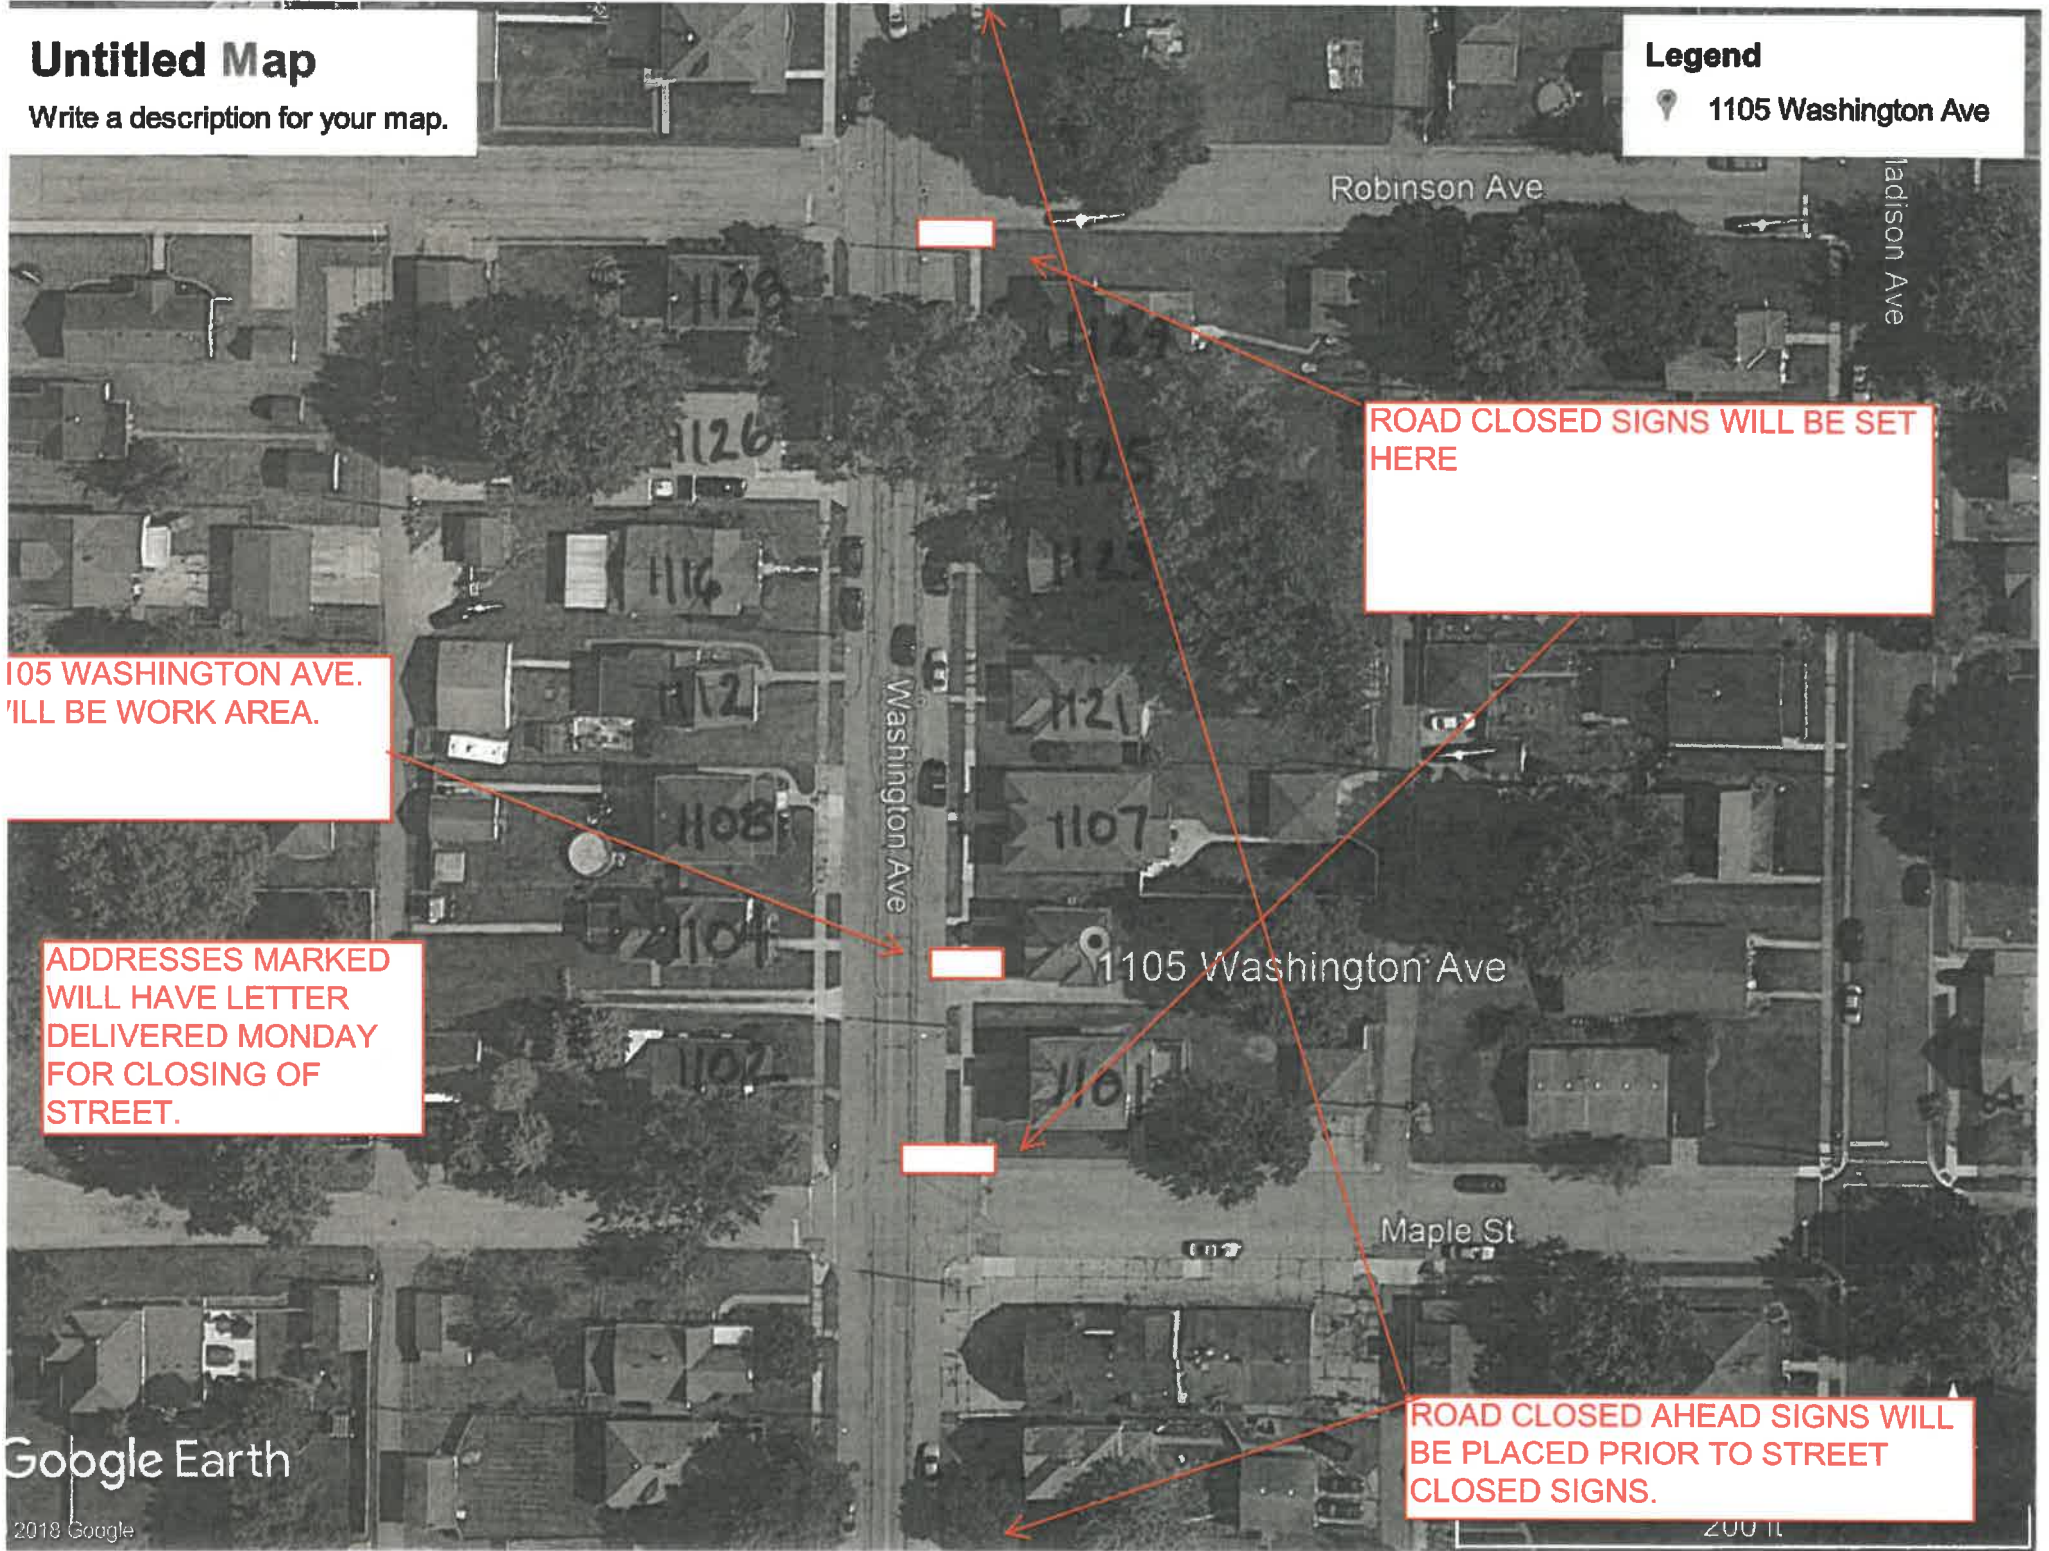

Untitled Map

Write a description for your map.

Legend

 1105 Washington Ave

ROAD CLOSED SIGNS WILL BE SET HERE

1105 WASHINGTON AVE. WILL BE WORK AREA.

ADDRESSES MARKED WILL HAVE LETTER DELIVERED MONDAY FOR CLOSING OF STREET.

ROAD CLOSED AHEAD SIGNS WILL BE PLACED PRIOR TO STREET CLOSED SIGNS.