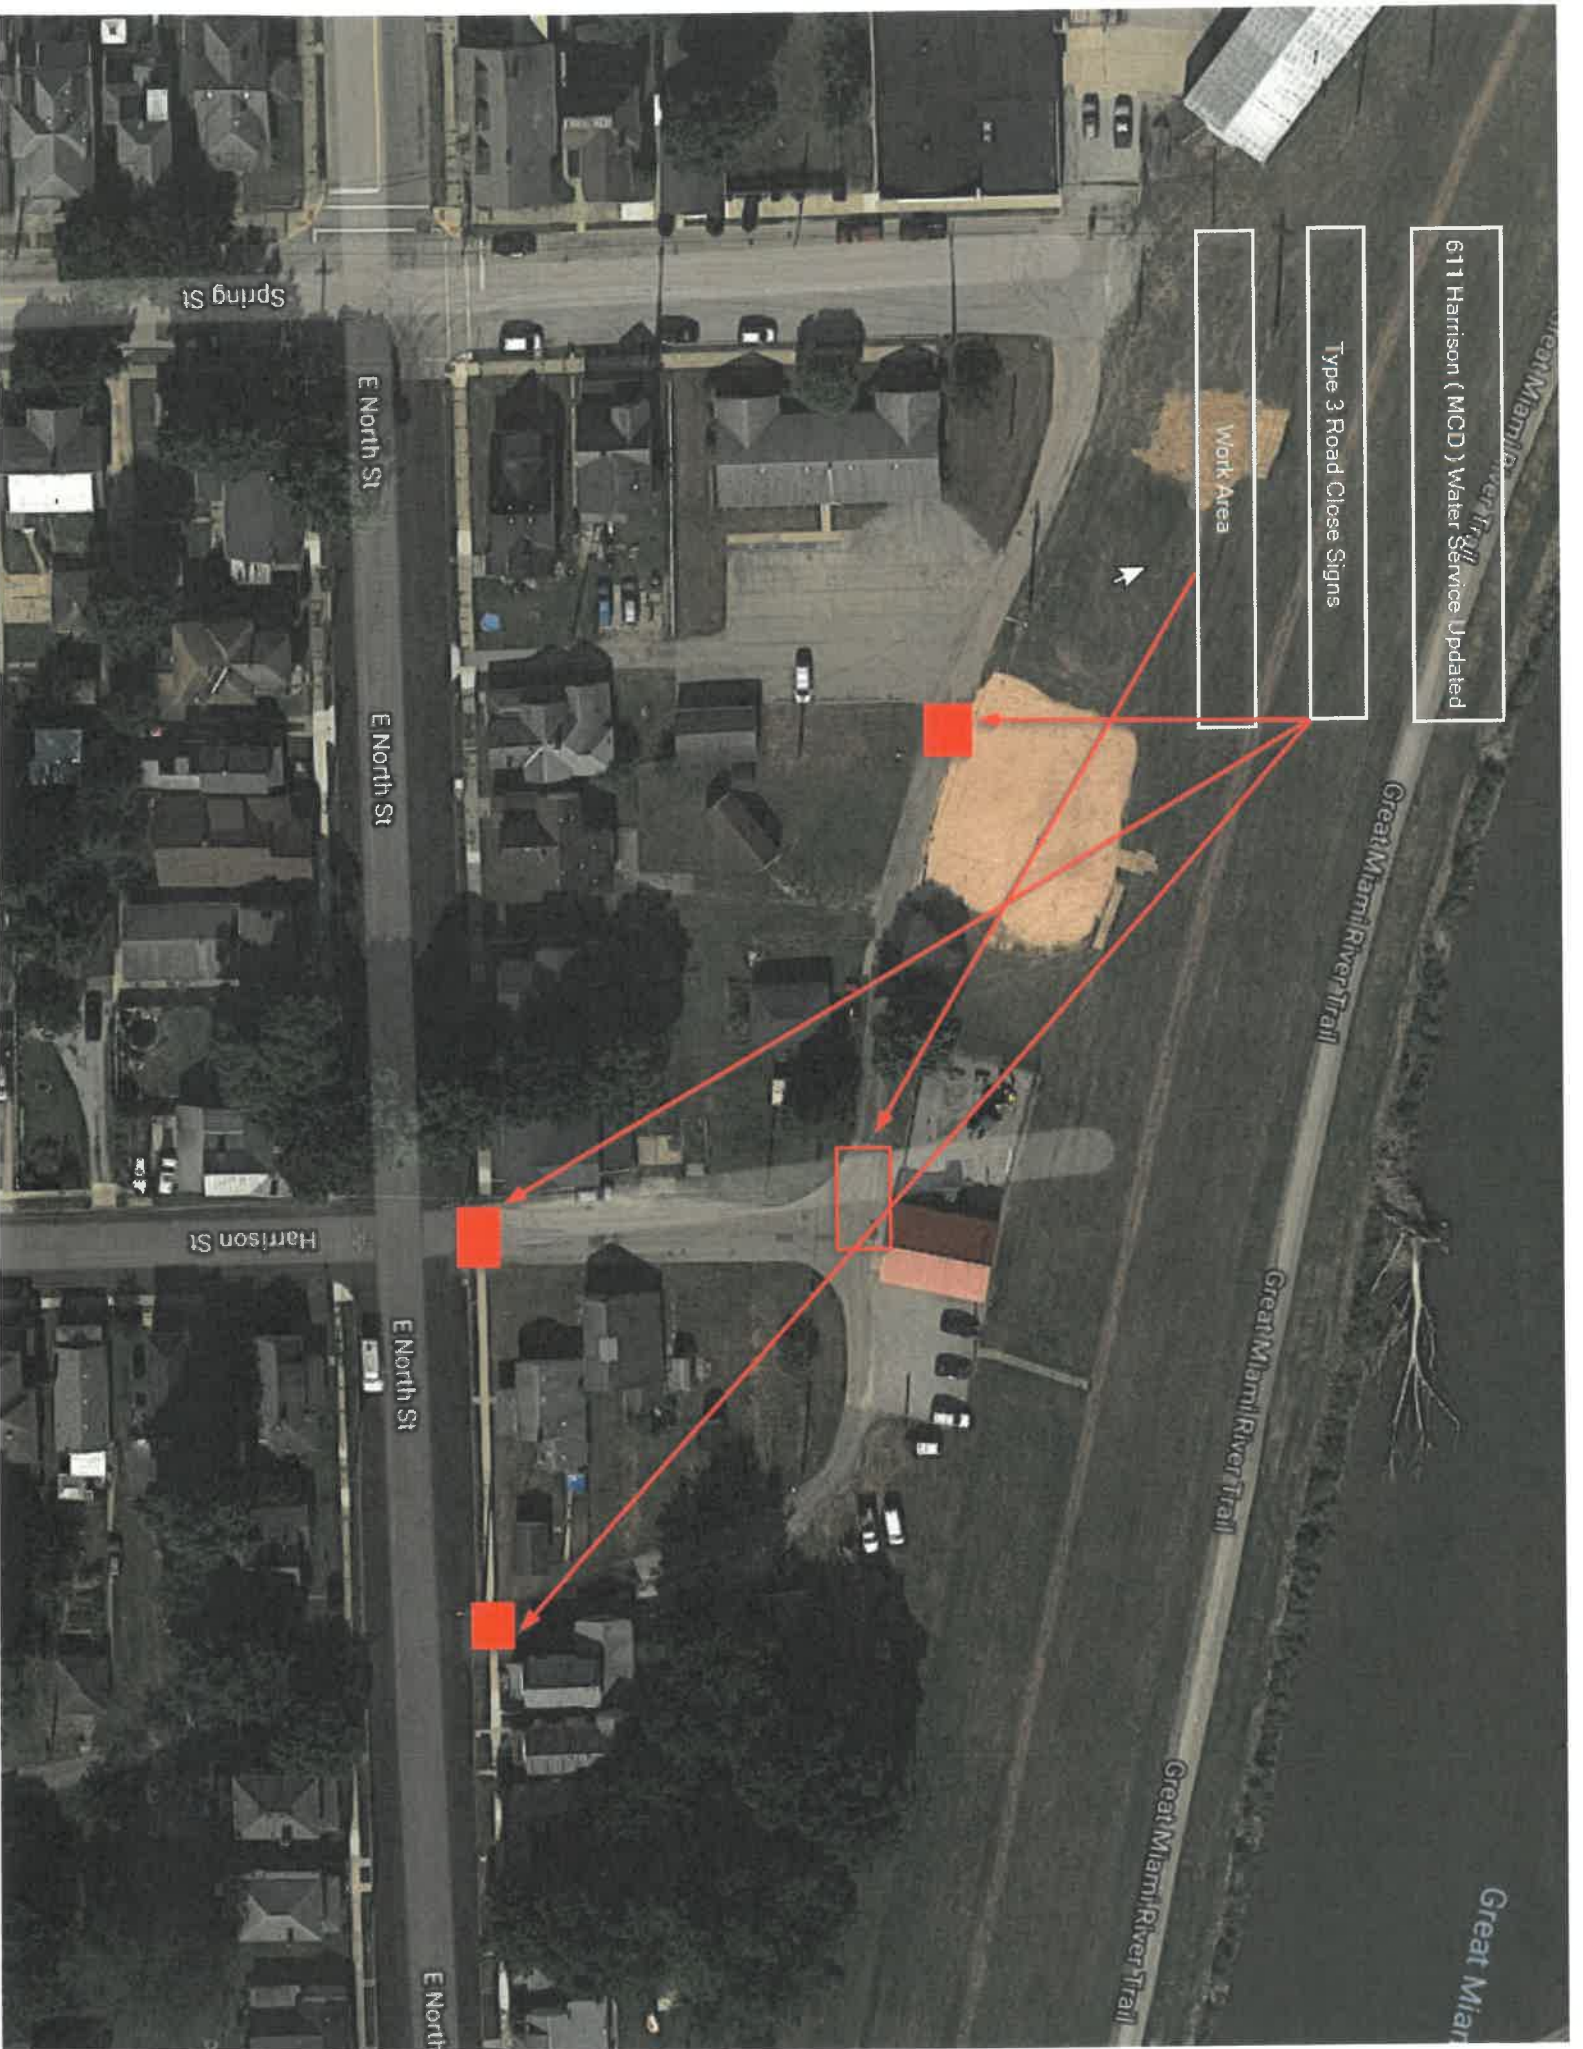

611 Harrison (MCD) Water Service Updated

Type 3 Road Close Signs

Work Area

Spring St

E North St

E North St

Harrison St

E North St

E North

Great Miami River Trail

Great Miami River Trail

Great Miami River Trail

Great Miami River Trail