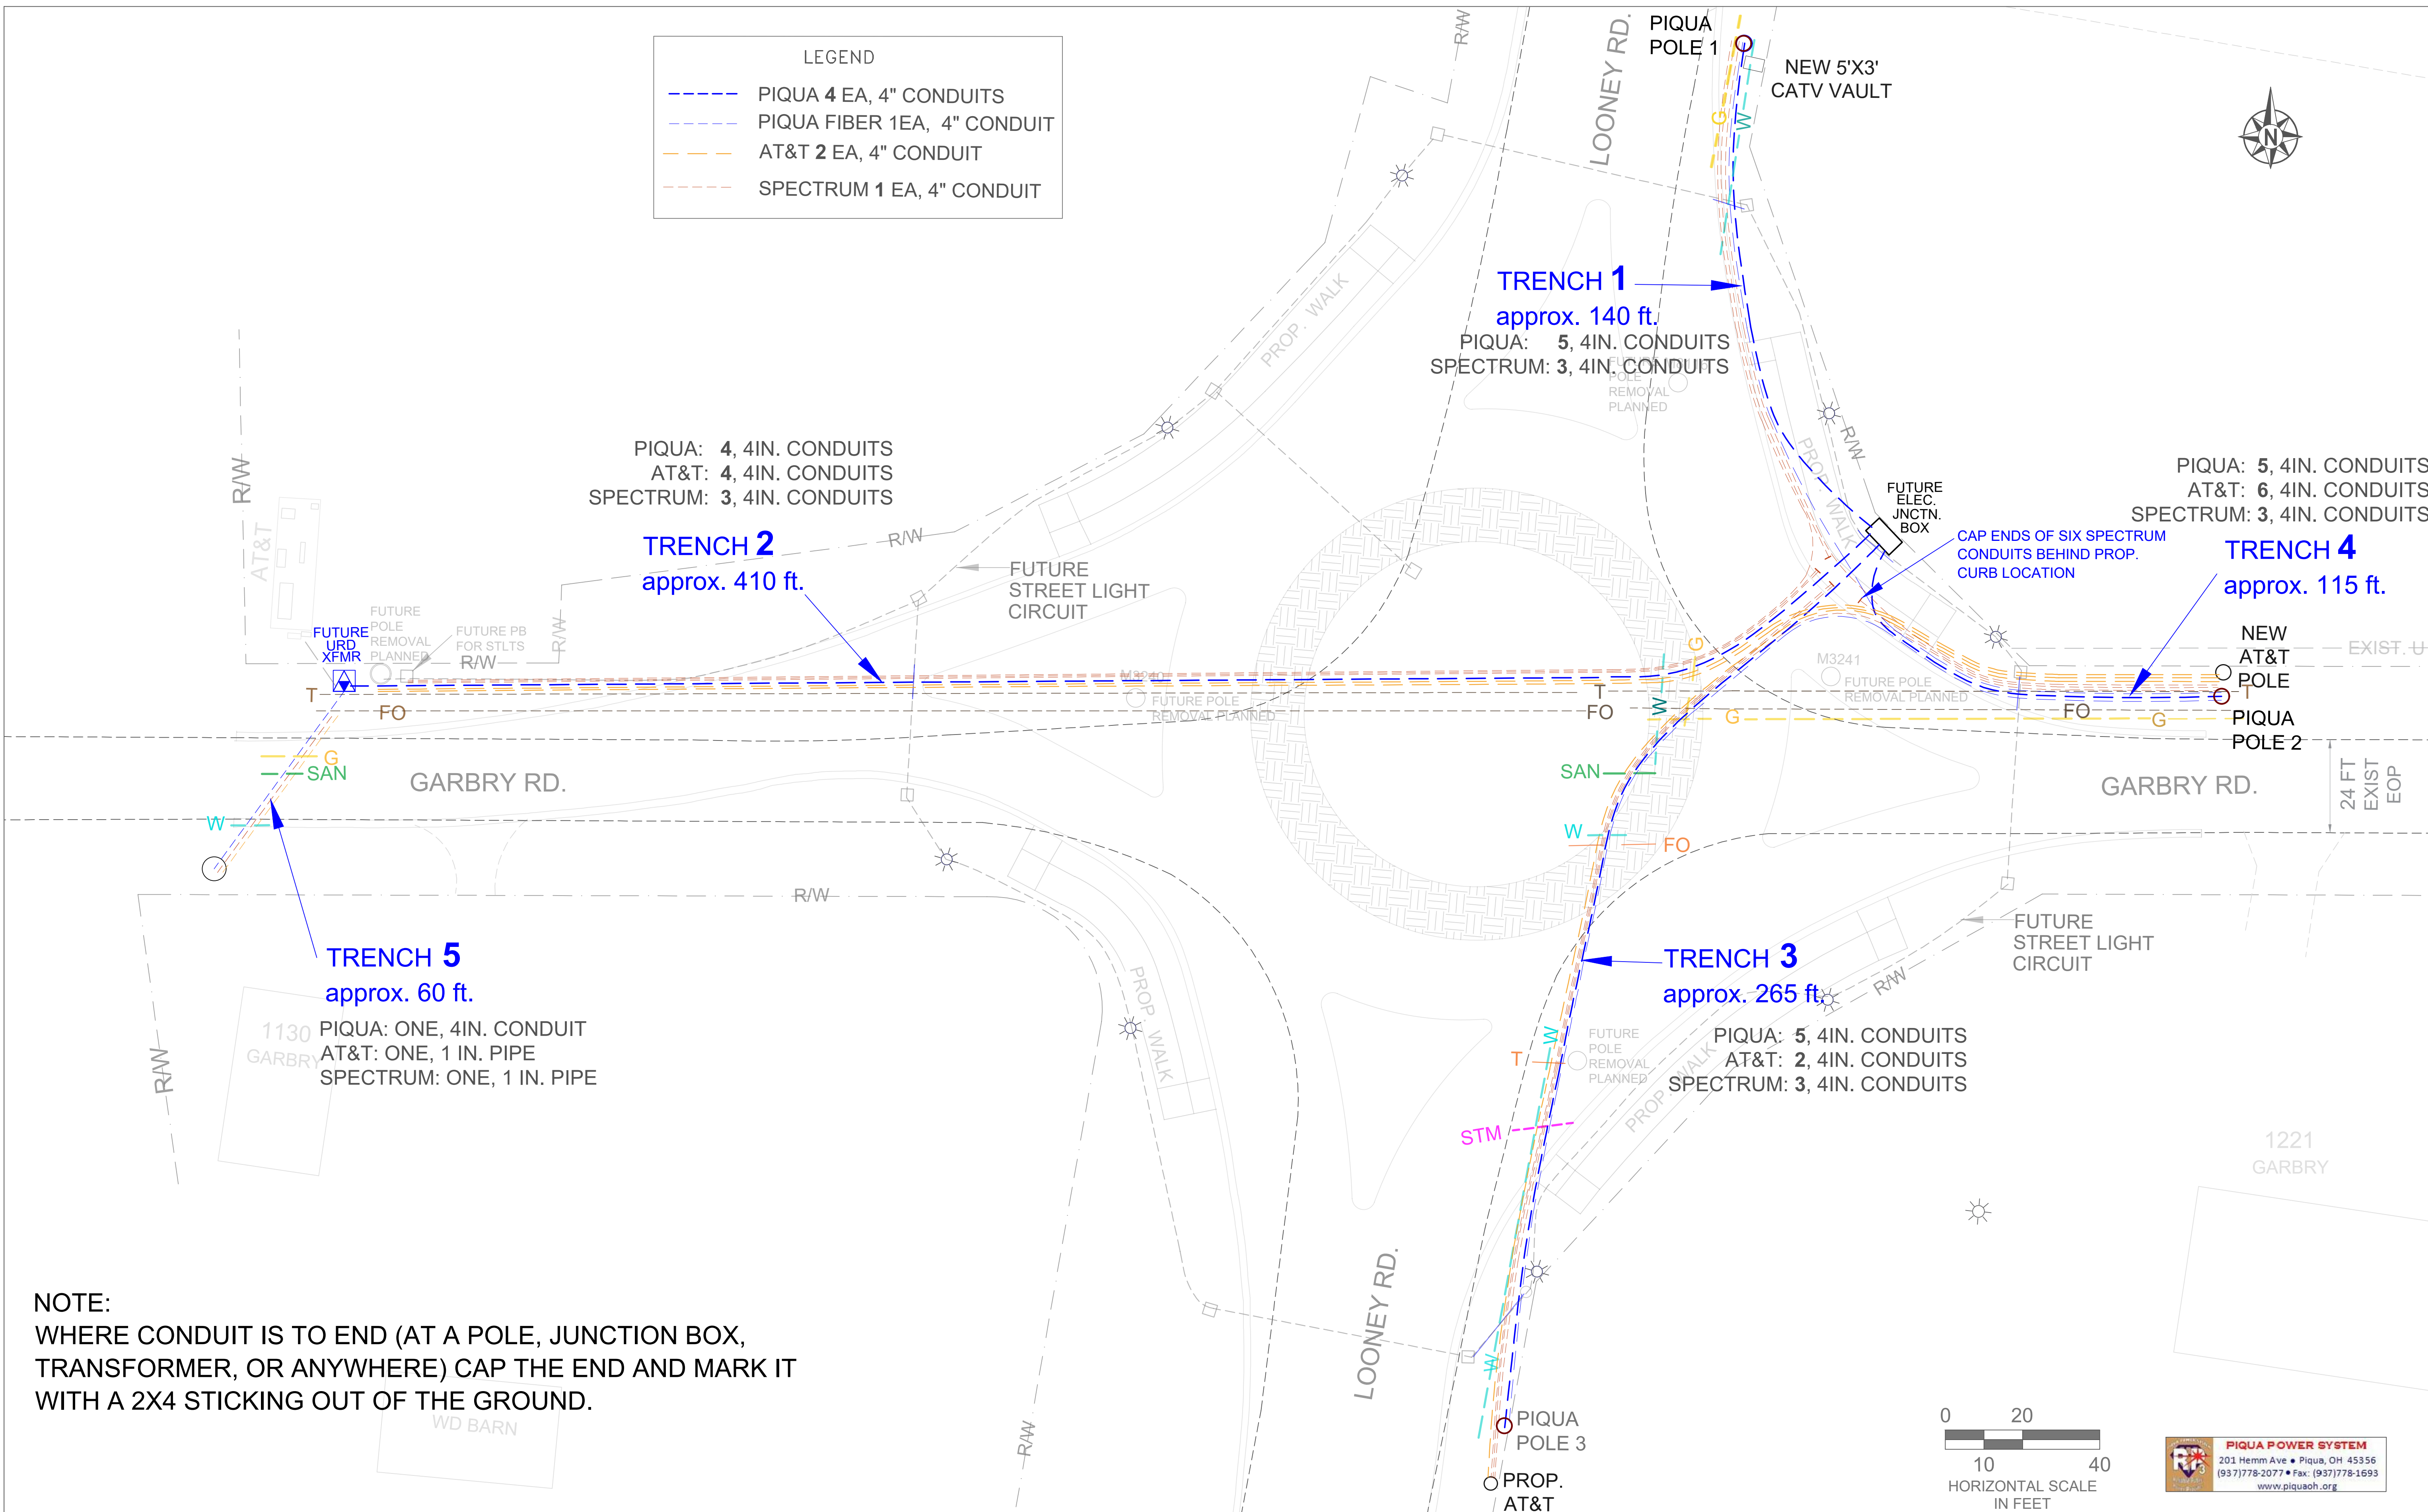

LEGEND	
	PIQUA 4 EA, 4" CONDUITS
	PIQUA FIBER 1EA, 4" CONDUIT
	AT&T 2 EA, 4" CONDUIT
	SPECTRUM 1 EA, 4" CONDUIT

NOTE:
 WHERE CONDUIT IS TO END (AT A POLE, JUNCTION BOX, TRANSFORMER, OR ANYWHERE) CAP THE END AND MARK IT WITH A 2X4 STICKING OUT OF THE GROUND.