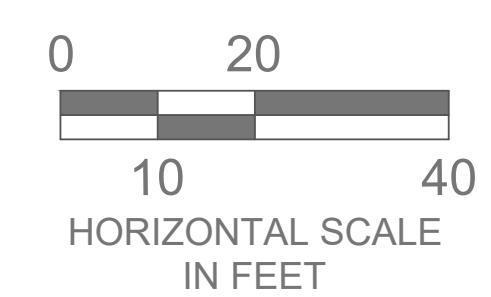

LEGEND	
	PIQUA 4 EA, 4" CONDUITS
	PIQUA FIBER 1EA, 4" CONDUIT
	AT&T 2 EA, 4" CONDUIT
	SPECTRUM 1 EA, 4" CONDUIT

NOTE:
 WHERE CONDUIT IS TO END (AT A POLE, JUNCTION BOX, TRANSFORMER, OR ANYWHERE) CAP THE END AND MARK IT WITH A 2X4 STICKING OUT OF THE GROUND.