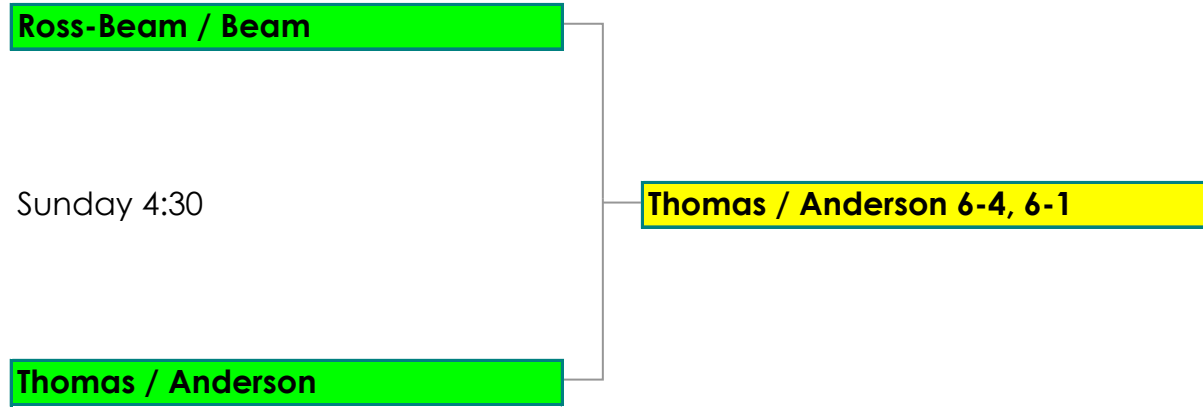

Piqua City Open
Mixed Open Doubles

Note: All times subject to change - check with tournament director after each match