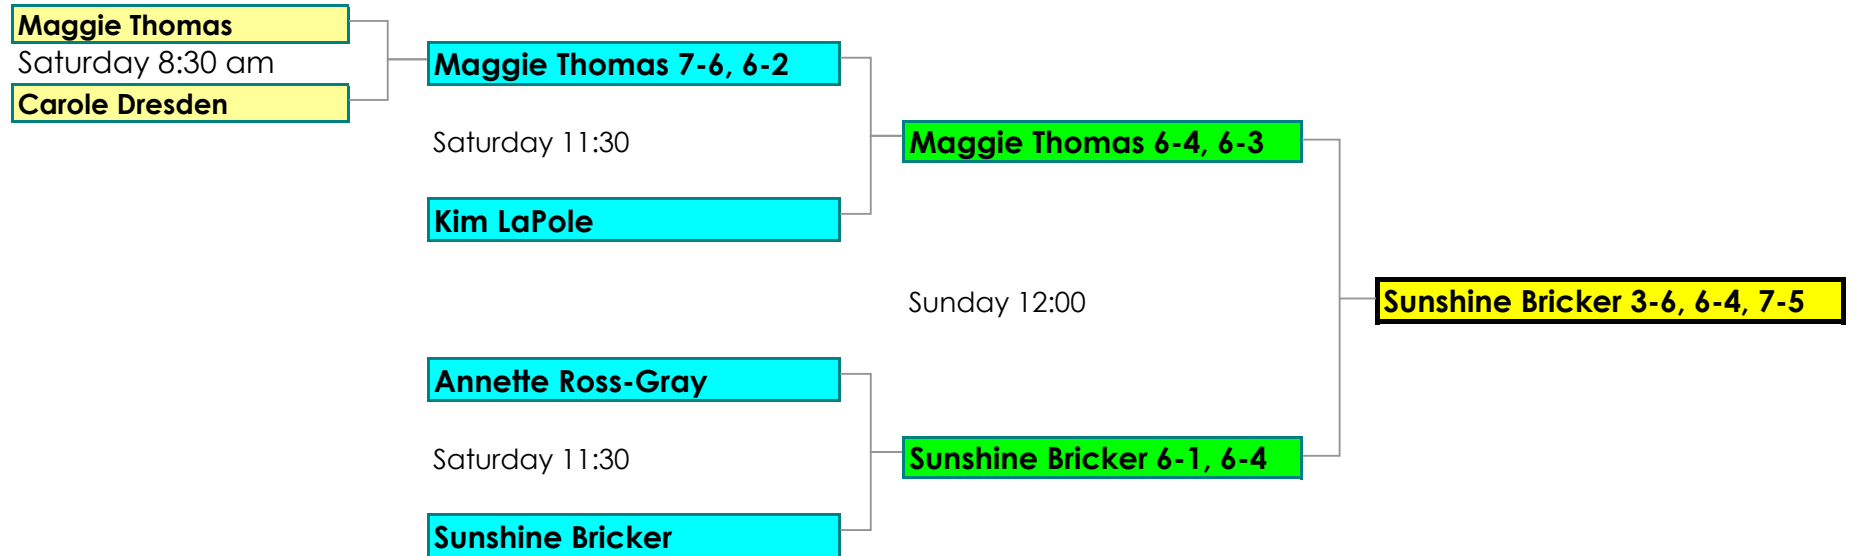

Piqua City Open Women's Open Singles

Note: All times subject to change - check with tournament director after each match