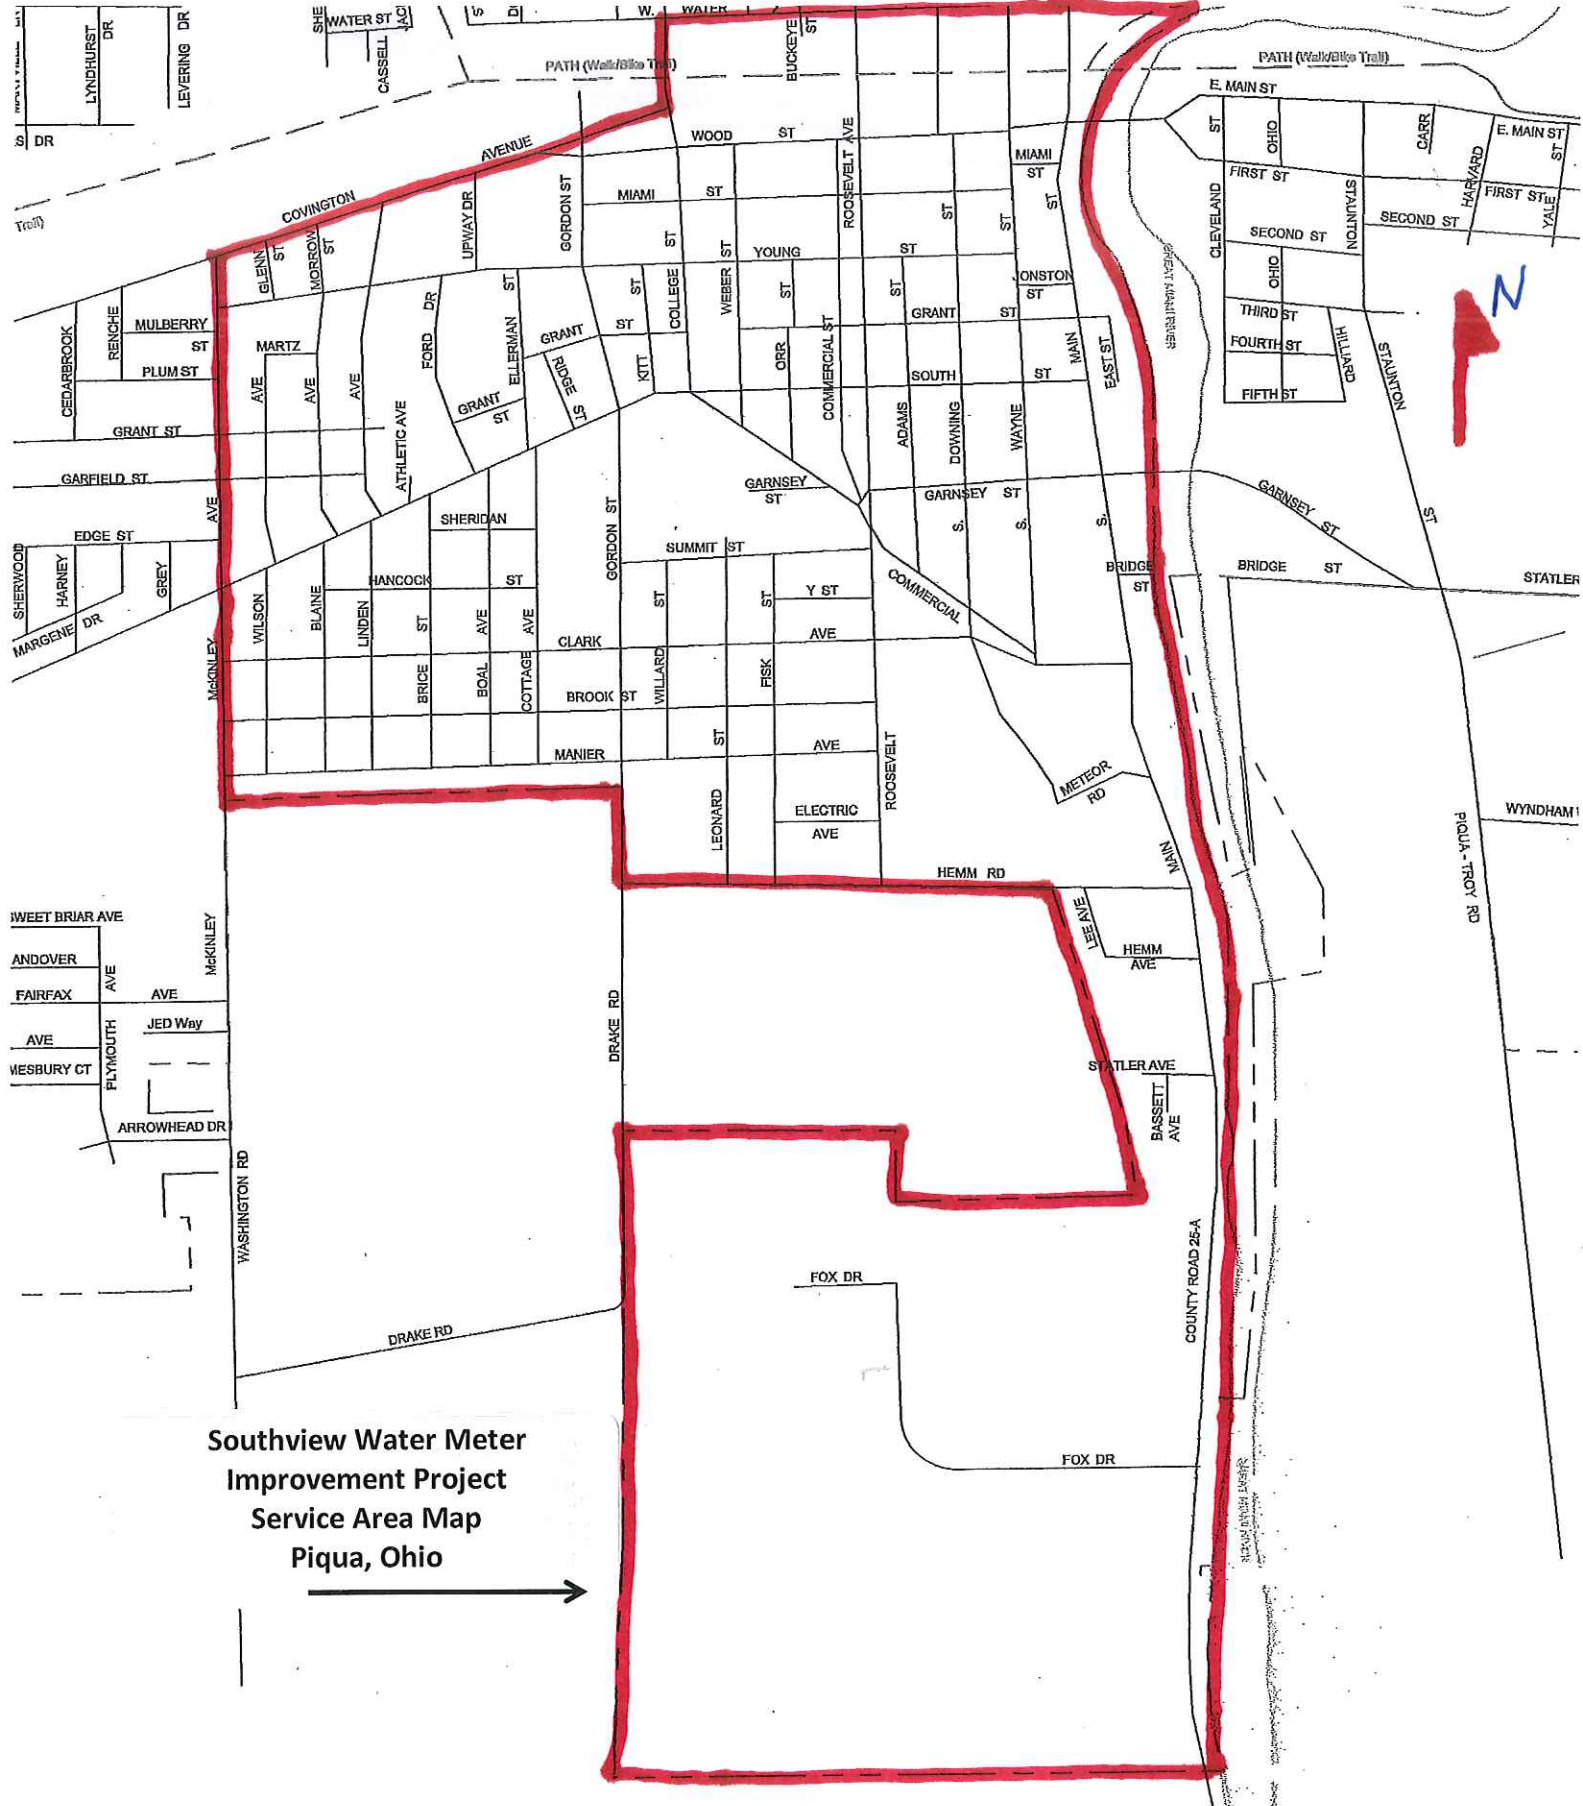

-  Census Tract 3153 Boundaries
-  Southview Water Meter Improvement Project Service Area

Southview Water Meter
Improvement Project
Service Area Map
Piqua, Ohio

**CENSUS TRACT 3153
SOUTHVIEW NEIGHBORHOOD
PIQUA, OHIO
SERVICE AREA MAP**

HUD LMI Tract